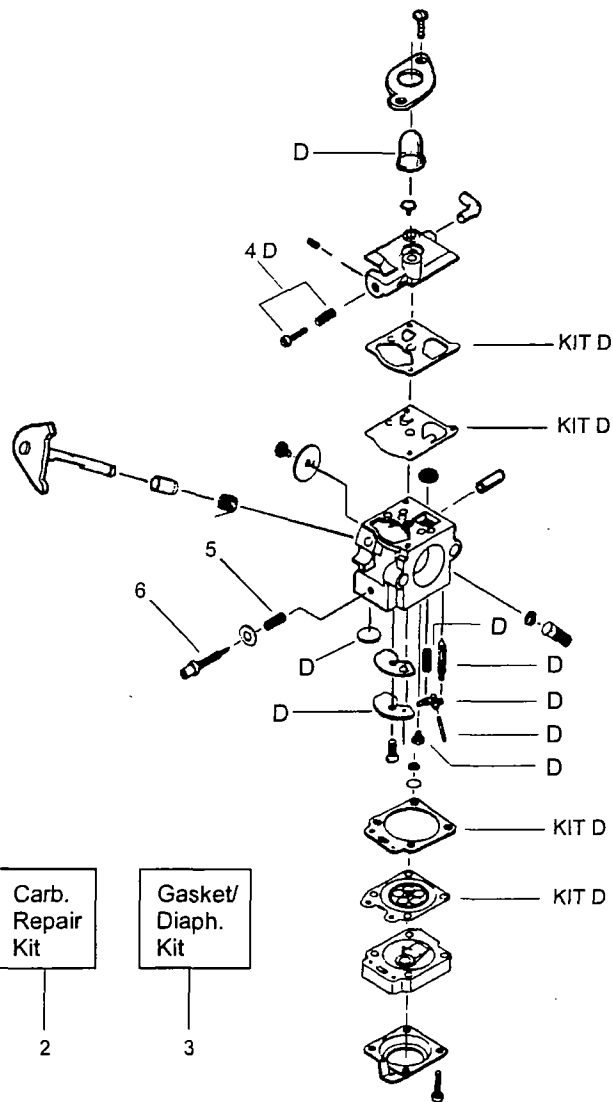

FIGURE 2

1	530095613	Drive Shaft- -45"	19	530401467	Screw w/Washer- -Head
2	530016273	Screw- -Throttle Hsg.	20	248287B	Spool w/Line
3	530038682	Trigger	21	248285B	Cutting Head (Incl. 16- -20)
4	530038581	Throttle Hsg. (Right)			
5	530038580	Throttle Hsg. (Left)			
6	530038708	Assist Handle			
7	530015820	Bolt- -Handle/Shield			
8	530094742	Clamp- -Handle			
9	530069572	Switch Kit			
10	530401992	Wingnut- -Handle/Shield			
11	530069883	Drive Shaft Hsg. Ass.y			
12	530052287	Line Limiter			
13	530015957	Screw- -Line Limiter			
14	530069686	Shield Kit Ass.y. (Incl. 7, 10, 12 & 13)			
15	530049072	Switch & Wire Ass.y.			
16	530069690	Hub Ass.y.			
17	530401464	Spring- -Compression			
18	530401466	Clip- -Retainer			

WALBRO WA 226

Carb.
Repair
Kit

2

Gasket/
Diaph.
Kit

3

-	530069754	Carburetor Assembly
1	530038404	Limiter Cap
2	530069838	Carburetor Repair Kit (D Indicates Contents)
3	530069844	Gasket/Diaphragm Kit (KIT= Indicates Contents)
4	530035296	Idle Screw & Spring Kit
5	530035342	Low Speed Spring
6	530035341	Low Speed Needle